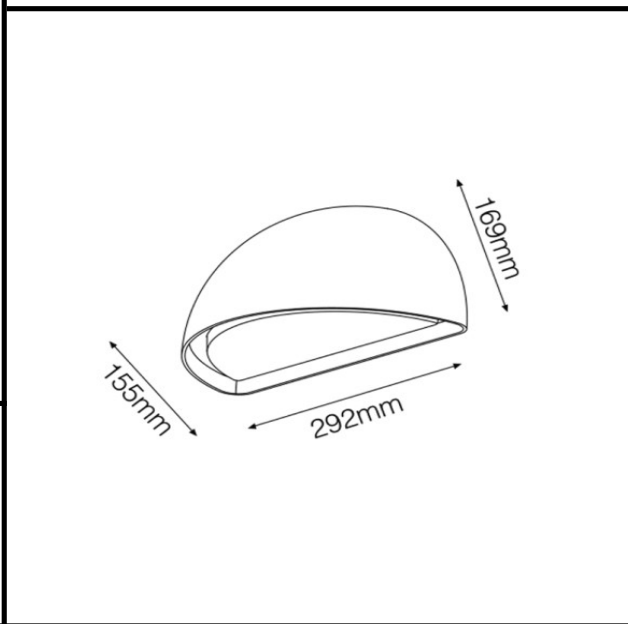

Sovitron Interior Pvt.Ltd.

<b>Model Name</b>	SILAS-E2901 Wall Light/ DL-OUC-E2901-18
<b>Description</b>	Wall light

Technical description	Image
-----------------------	-------

<b>Dimension</b>	L=292mm W=155mm H=169mm
<b>Frame</b>	Aluminium Die-cast
<b>Color Tempertaure</b>	4000K
<b>Power</b>	18W
<b>Total Luminous Flux</b>	810 lm
<b>Efficacy</b>	45 lm/W
<b>IP rating</b>	65
<b>Beam angle</b>	110°
<b>Color Rendering</b>	≥80
<b>Mounting</b>	Surface
<b>Optics</b>	Clear polycarbonate diffuser
<b>Dimming</b>	NON-Dimmable
<b>Operating Voltage</b>	220-240 VAC
<b>Standard Lifetime</b>	L70 minimum at 50,000 burning hours

**Dimension diagram**

**Remarks:-**

**Address: Plot #7 Saroorpur-Nangla Industrial Area,Ballabgarh-Sohna Road,Faridabad-121005**  
**Email: info@sovitron.com**